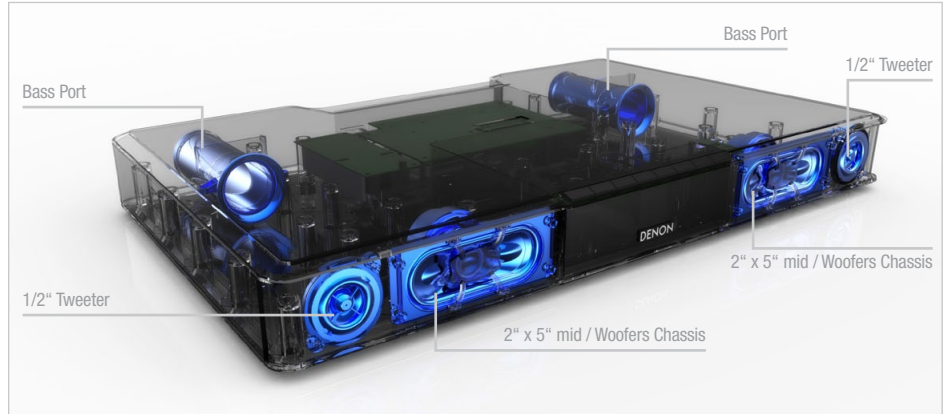

5 Listening Modes & Night Mode

In addition to the Virtual Surround sound mode, the DHT-T100 features custom sound modes tailored for different content. Choose Movie or Music for enjoying your favourite movie soundtracks and music. The Movie Wide and Music Wide modes provide an expanded front soundstage, and the Dialog mode delivers clear high fidelity sound with no additional acoustic enhancements.

It also features Night Mode which lets you enjoy high fidelity sound without annoying jumps in volume, so you can watch your favorite programs late into the night without disturbing other family members.

Easy to Install, Easy to Setup, Easy to Use

Connect the DHT-T100 directly to your TV with the included optical cable. We've also included a coaxial digital audio cable, along with a stereo analogue audio cable. The auto input switching feature chooses the best available audio source automatically. Setup is supported by quick start guide and an owner's manual.

The DHT-T100 comes with its own remote control, and it also has the ability to work with your existing TV's remote control, by learning your TV's remote control IR commands, so you can control the soundbase and your TV with just one remote control.